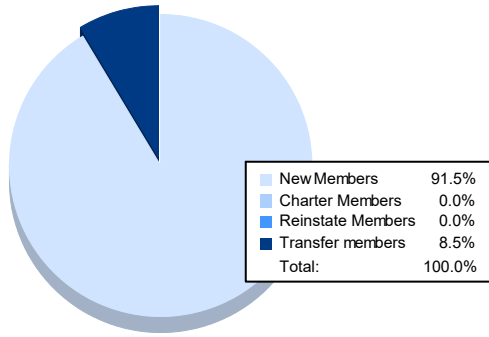

Year	New Clubs	Dropped Clubs	Gain/ Loss Clubs	New Members	Charter Members	Reinstate Members	Transfer Members	Total Member Added	Total Members Dropped	Gain/ Loss Members
2016-2017	0	1	-1	71	0	2	0	73	78	-5
2017-2018	0	1	-1	56	0	2	0	58	79	-21
2018-2019	0	0	0	45	2	1	4	52	101	-49
2019-2020	0	0	0	22	1	1	0	24	49	-25
2020-2021	0	0	0	43	0	0	4	47	74	-27
<b>Average</b>	<b>0</b>	<b>0</b>	<b>0</b>	<b>47</b>	<b>1</b>	<b>1</b>	<b>2</b>	<b>51</b>	<b>76</b>	<b>-25</b>

### Membership Composition June 2021 Cumulative