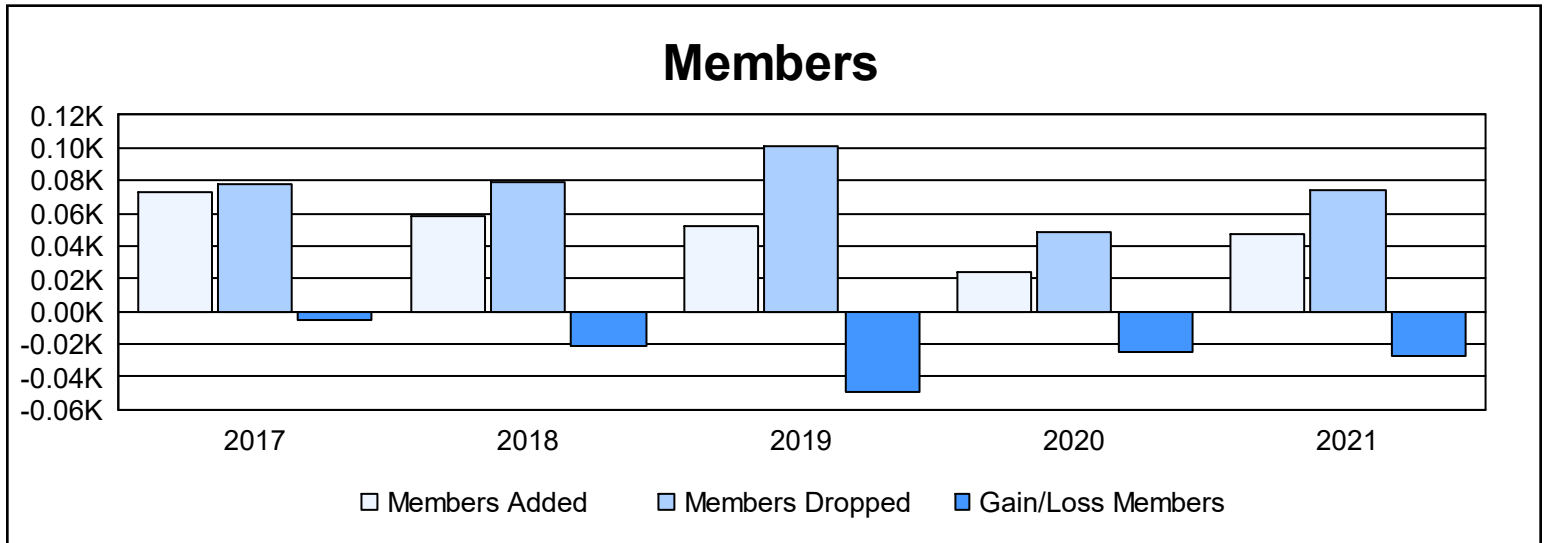

Year	New Clubs	Dropped Clubs	Gain/ Loss Clubs	New Members	Charter Members	Reinstate Members	Transfer Members	Total Member Added	Total Members Dropped	Gain/ Loss Members
2016-2017	0	1	-1	71	0	2	0	73	78	-5
2017-2018	0	1	-1	56	0	2	0	58	79	-21
2018-2019	0	0	0	45	2	1	4	52	101	-49
2019-2020	0	0	0	22	1	1	0	24	49	-25
2020-2021	0	0	0	43	0	0	4	47	74	-27
<b>Average</b>	<b>0</b>	<b>0</b>	<b>0</b>	<b>47</b>	<b>1</b>	<b>1</b>	<b>2</b>	<b>51</b>	<b>76</b>	<b>-25</b>

### Membership Composition June 2021 Cumulative