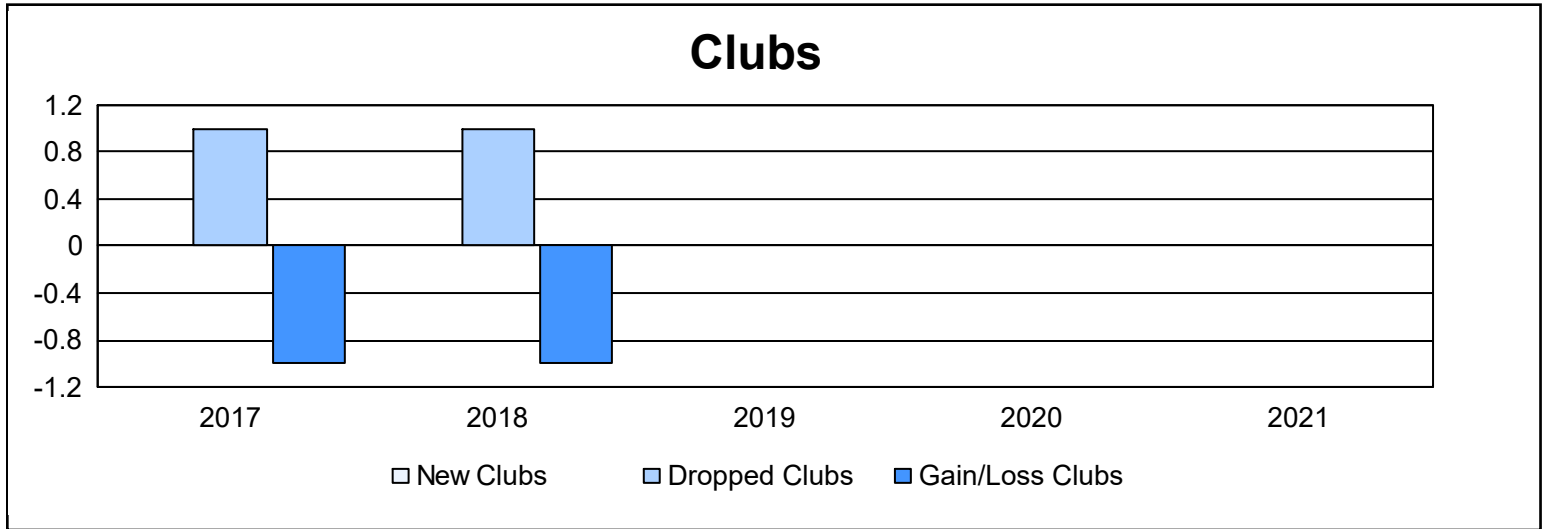

Year	New Clubs	Dropped Clubs	Gain/ Loss Clubs	New Members	Charter Members	Reinstate Members	Transfer Members	Total Member Added	Total Members Dropped	Gain/ Loss Members
2016-2017	0	1	-1	71	0	2	0	73	78	-5
2017-2018	0	1	-1	56	0	2	0	58	79	-21
2018-2019	0	0	0	45	2	1	4	52	101	-49
2019-2020	0	0	0	22	1	1	0	24	49	-25
2020-2021	0	0	0	43	0	0	4	47	74	-27
<b>Average</b>	<b>0</b>	<b>0</b>	<b>0</b>	<b>47</b>	<b>1</b>	<b>1</b>	<b>2</b>	<b>51</b>	<b>76</b>	<b>-25</b>

### Membership Composition June 2021 Cumulative